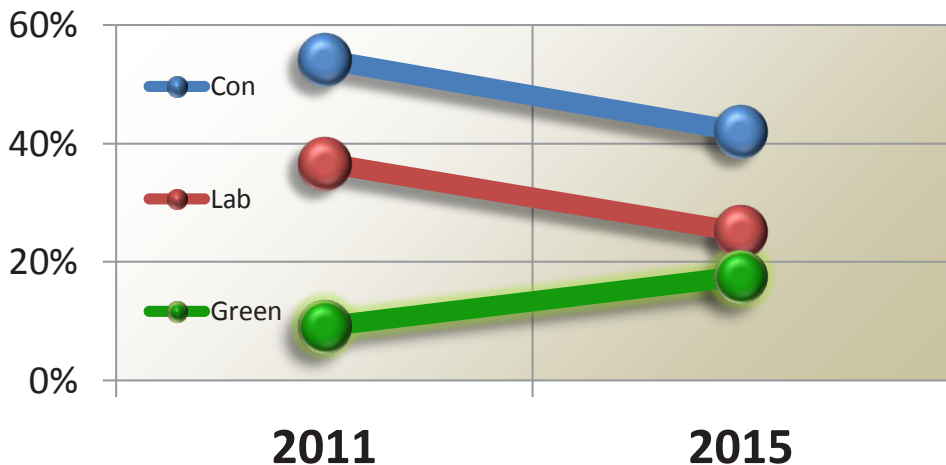

### Dear Resident

I'm your Green Party candidate in Belper North Ward in the Amber Valley Borough Council elections on May 5th.

With your support I could speak up for you as your councillor. Voting Green will count and your vote can make a difference.

# A vote for the Green Party will count

Since 2010, only Conservative, Labour and the GREEN PARTY have contested Belper North more than once. Only the GREEN PARTY'S vote has gone up over that period.

In 2012, the Conservatives won with 647 votes, and in 2015 Sue got 515 votes – so a few more could see her elected as a fresh voice for you on the council.

# Green Party

Please get in touch if you would like to help our friendly team with the campaign to get Sue elected – our contact details are overleaf.

**Belper North election results between the Conservative, Labour and Green parties**